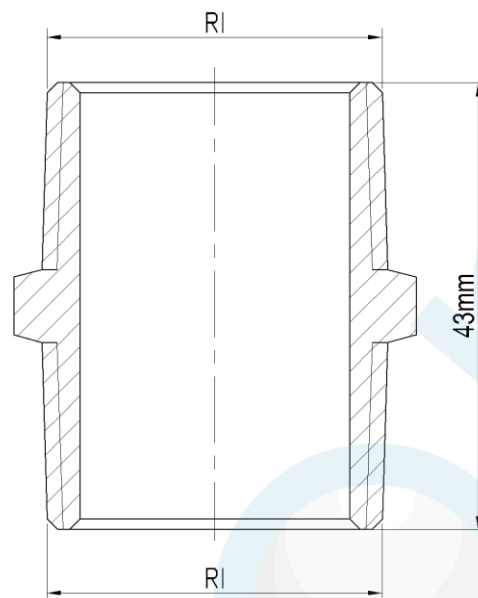

### Product Specification

- Watermark Licence Number: WMKA 02497
- In compliance with AS 3688
- Material: DR Brass, Complies with AS 2345
- Suitable for Potable Water – complies with AS/NZS 4020
- Maximum Working Temperature: 95°C
- Maximum Working Pressure at 20°C : 2100Kpa
- Threads are all BSP